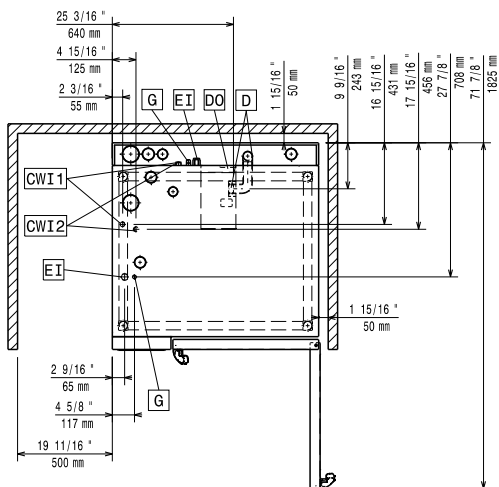

Top

Key Information:

External dimensions, Width:	
922624 (STK621621)	1090 mm
External dimensions, Depth:	1092 mm
External dimensions, Height:	150 mm
Net weight:	58.6 kg
Shipping weight:	53 kg