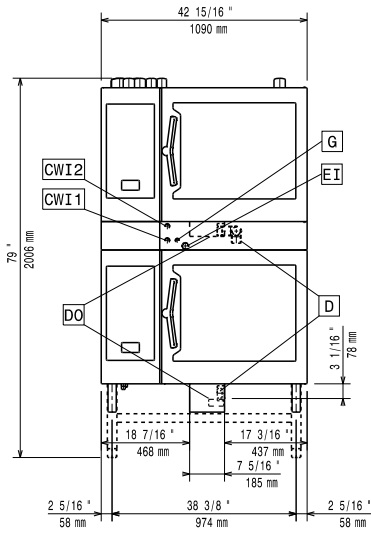

Front

Side

Key Information:

External dimensions, Width:	
922624 (STK621621)	1090 mm
External dimensions, Depth:	1092 mm
External dimensions, Height:	150 mm
Net weight:	58.6 kg
Shipping weight:	53 kg