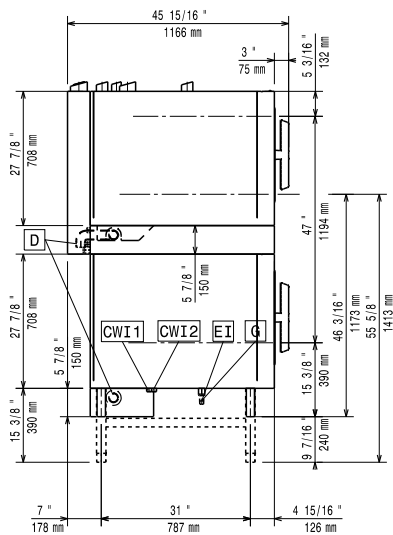

Front

Side

Key Information:

External dimensions, Width:	
922624 (STK621621)	1090 mm
External dimensions, Depth:	1092 mm
External dimensions, Height:	150 mm
Net weight:	58.6 kg
Shipping weight:	53 kg